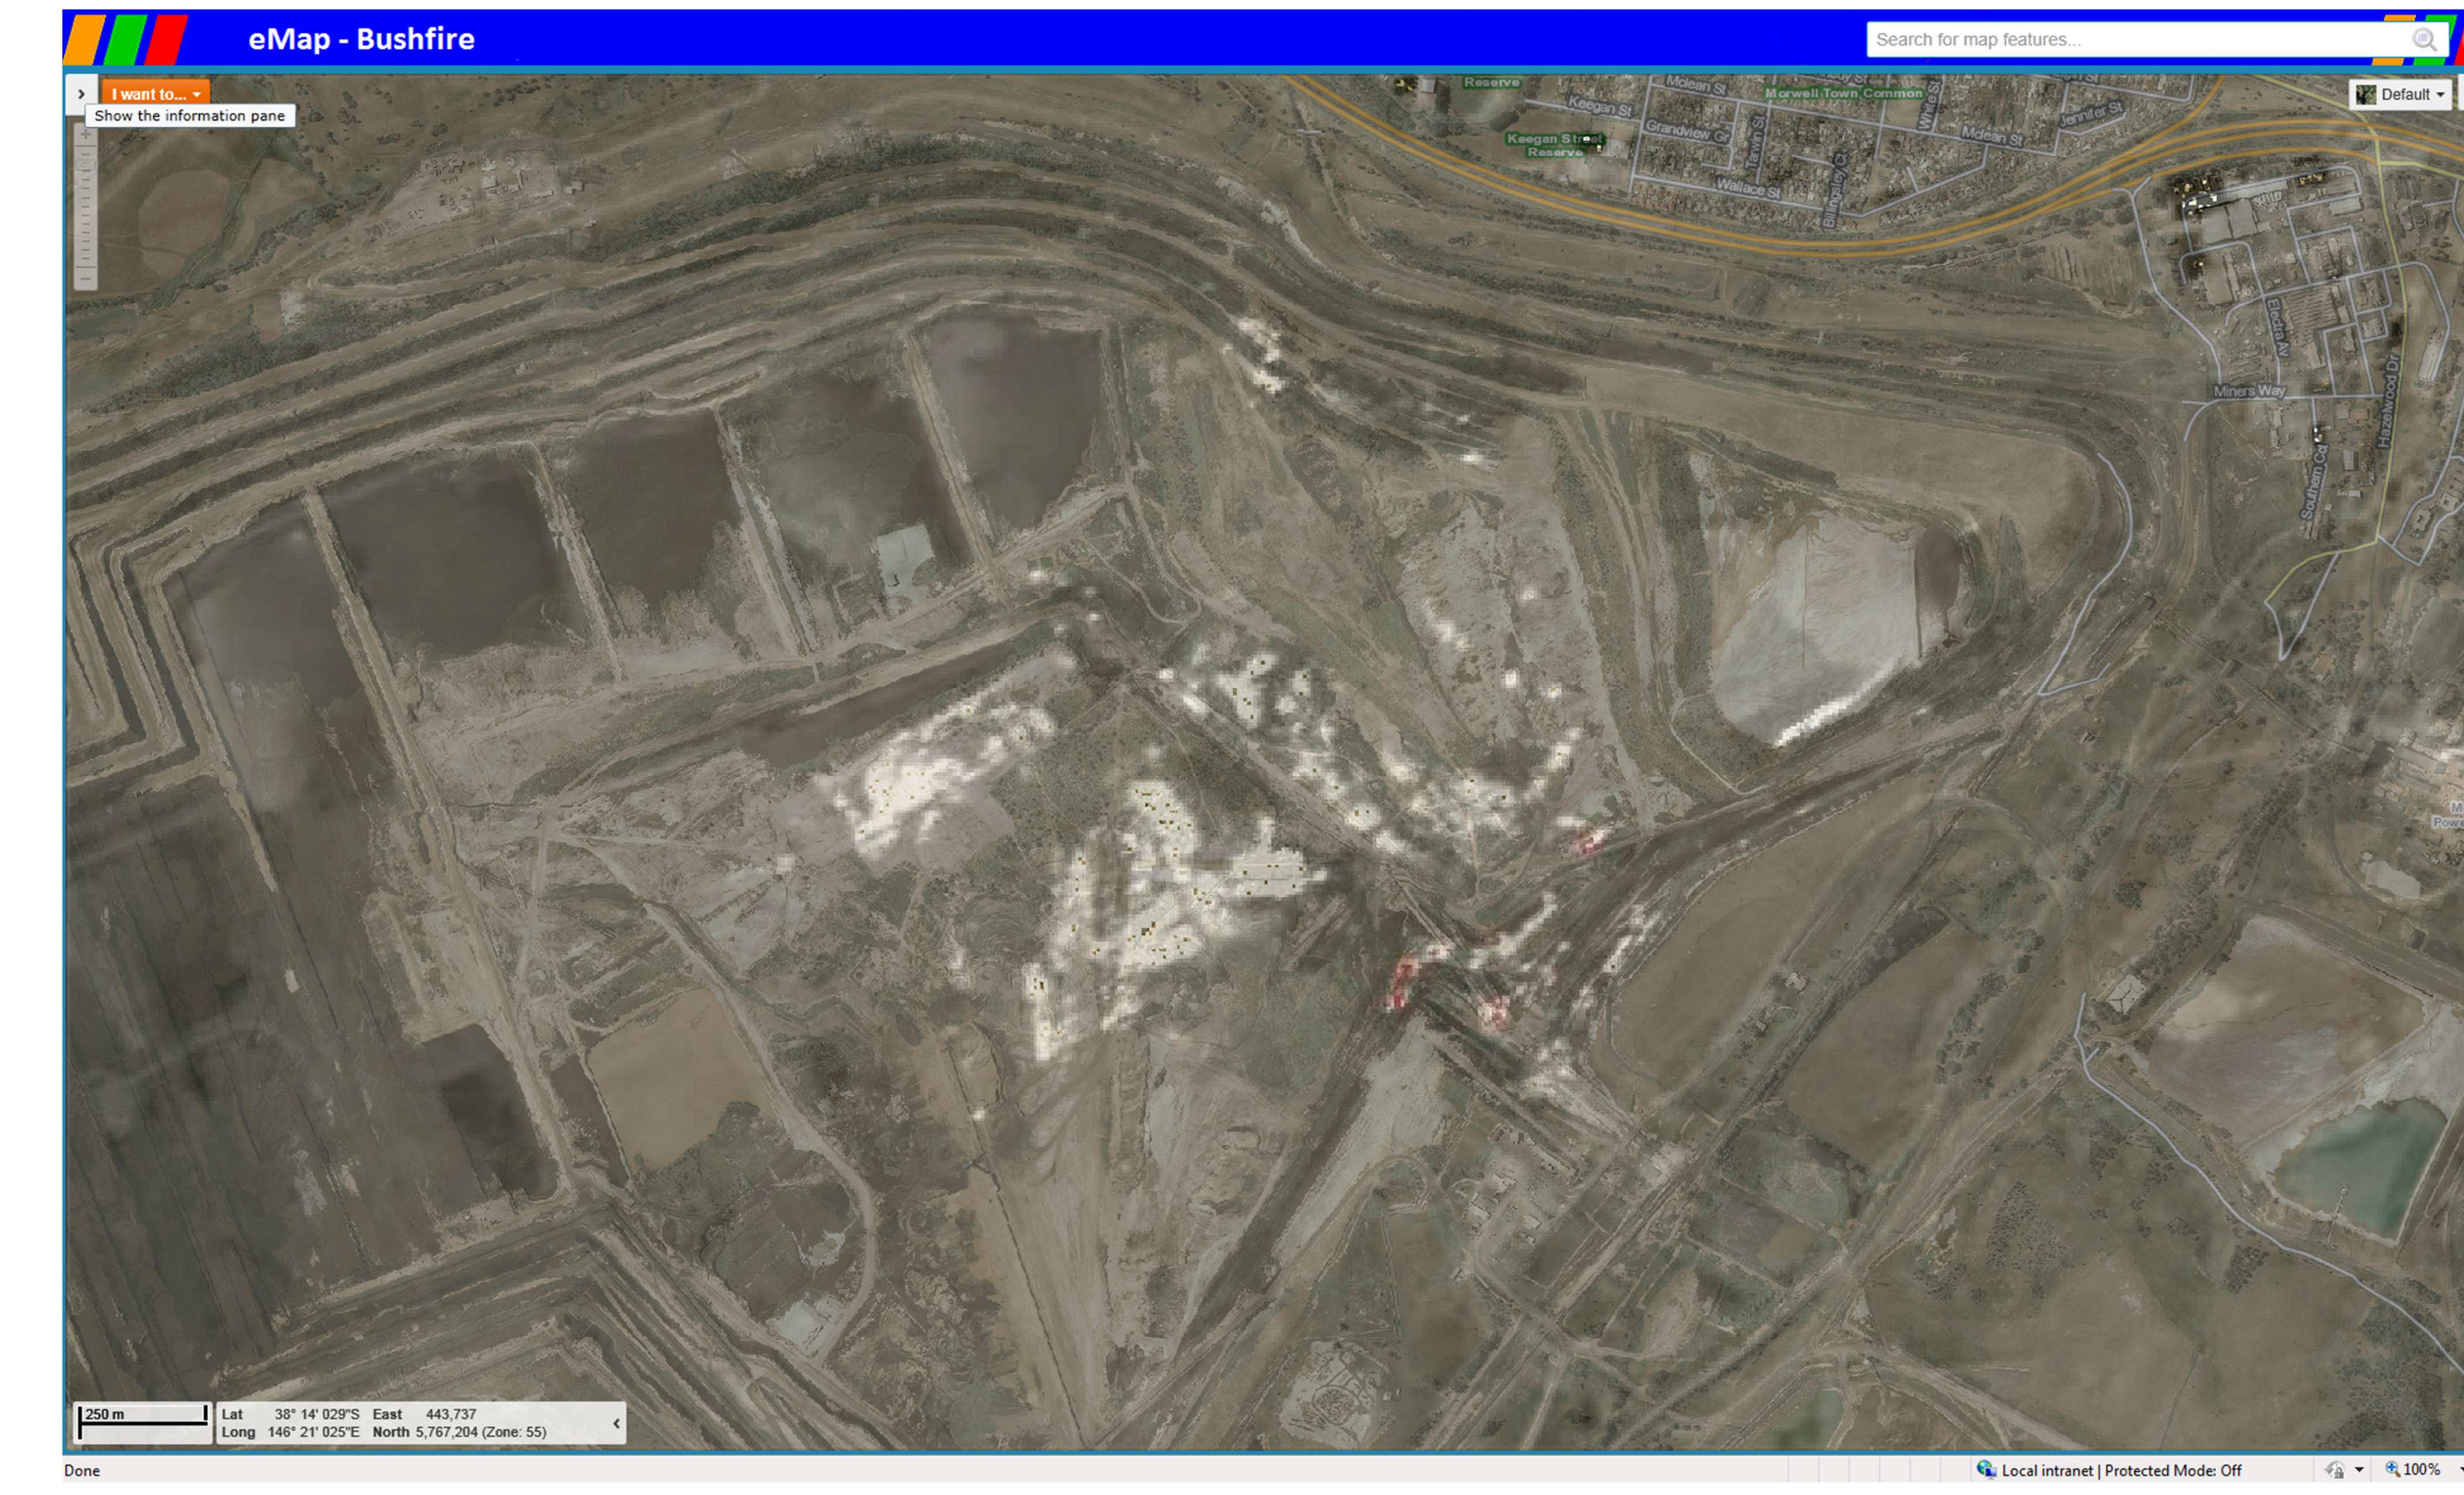

9th March - 1951