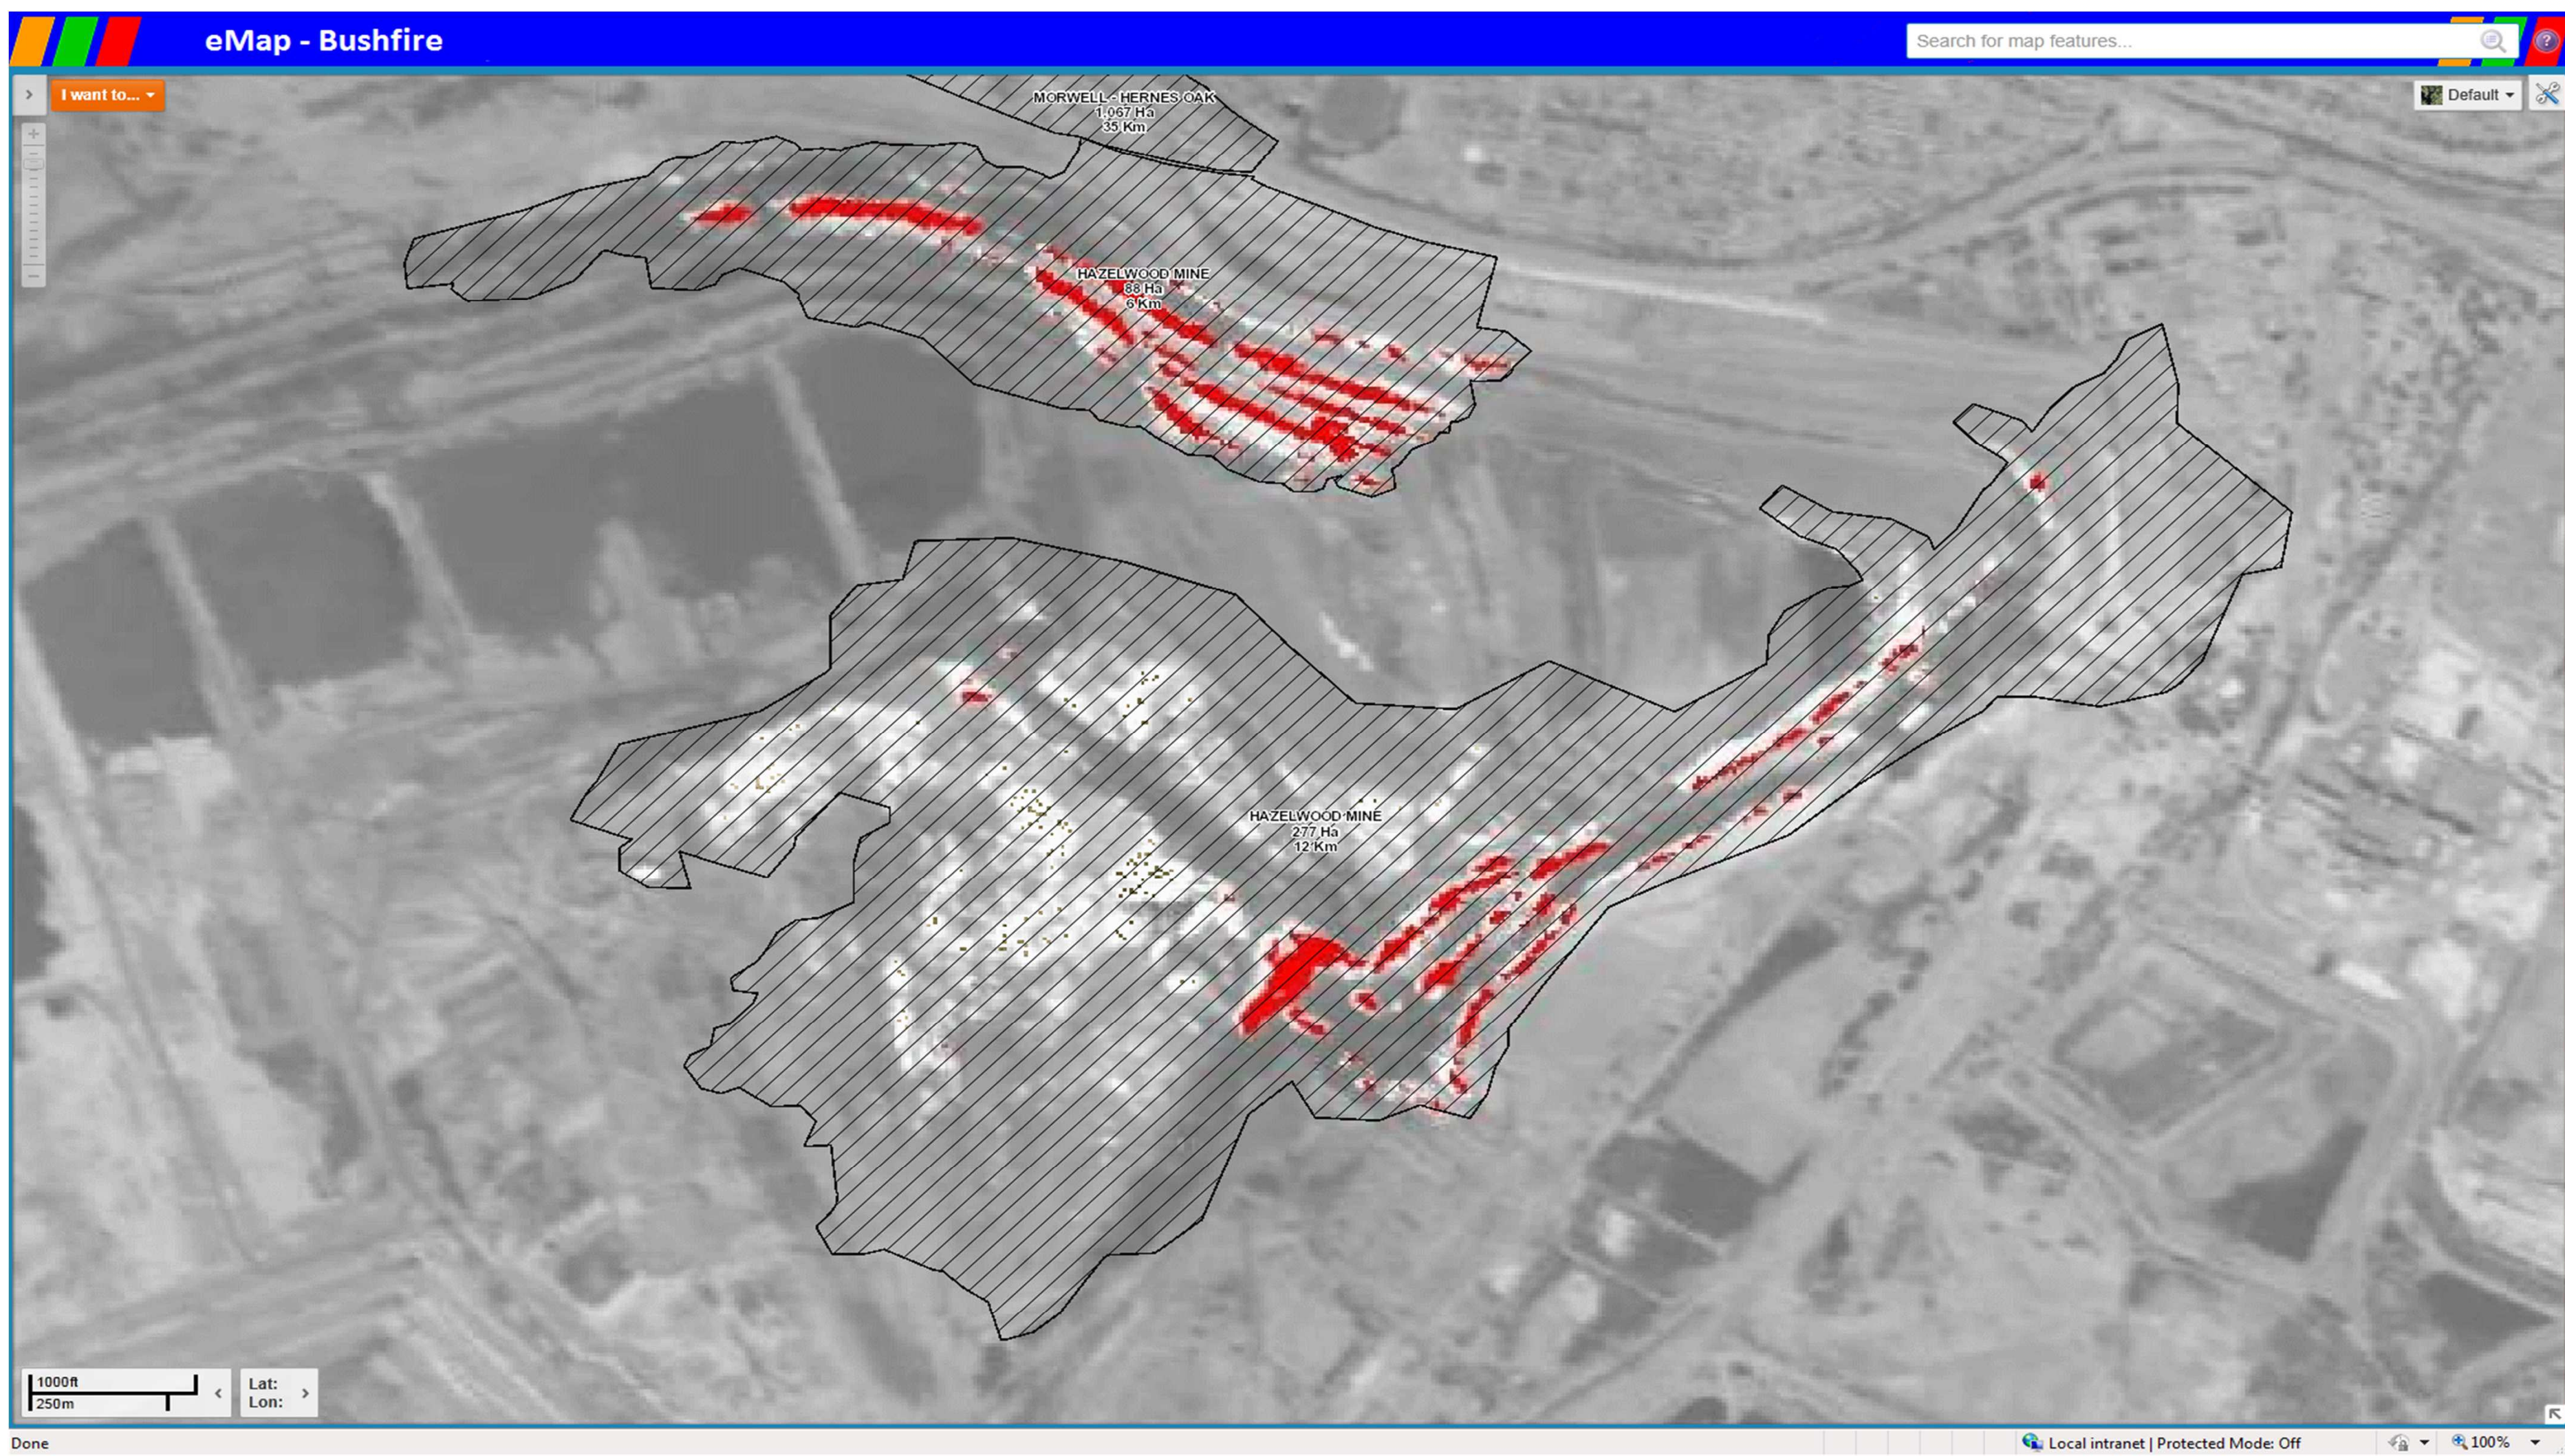

18th February