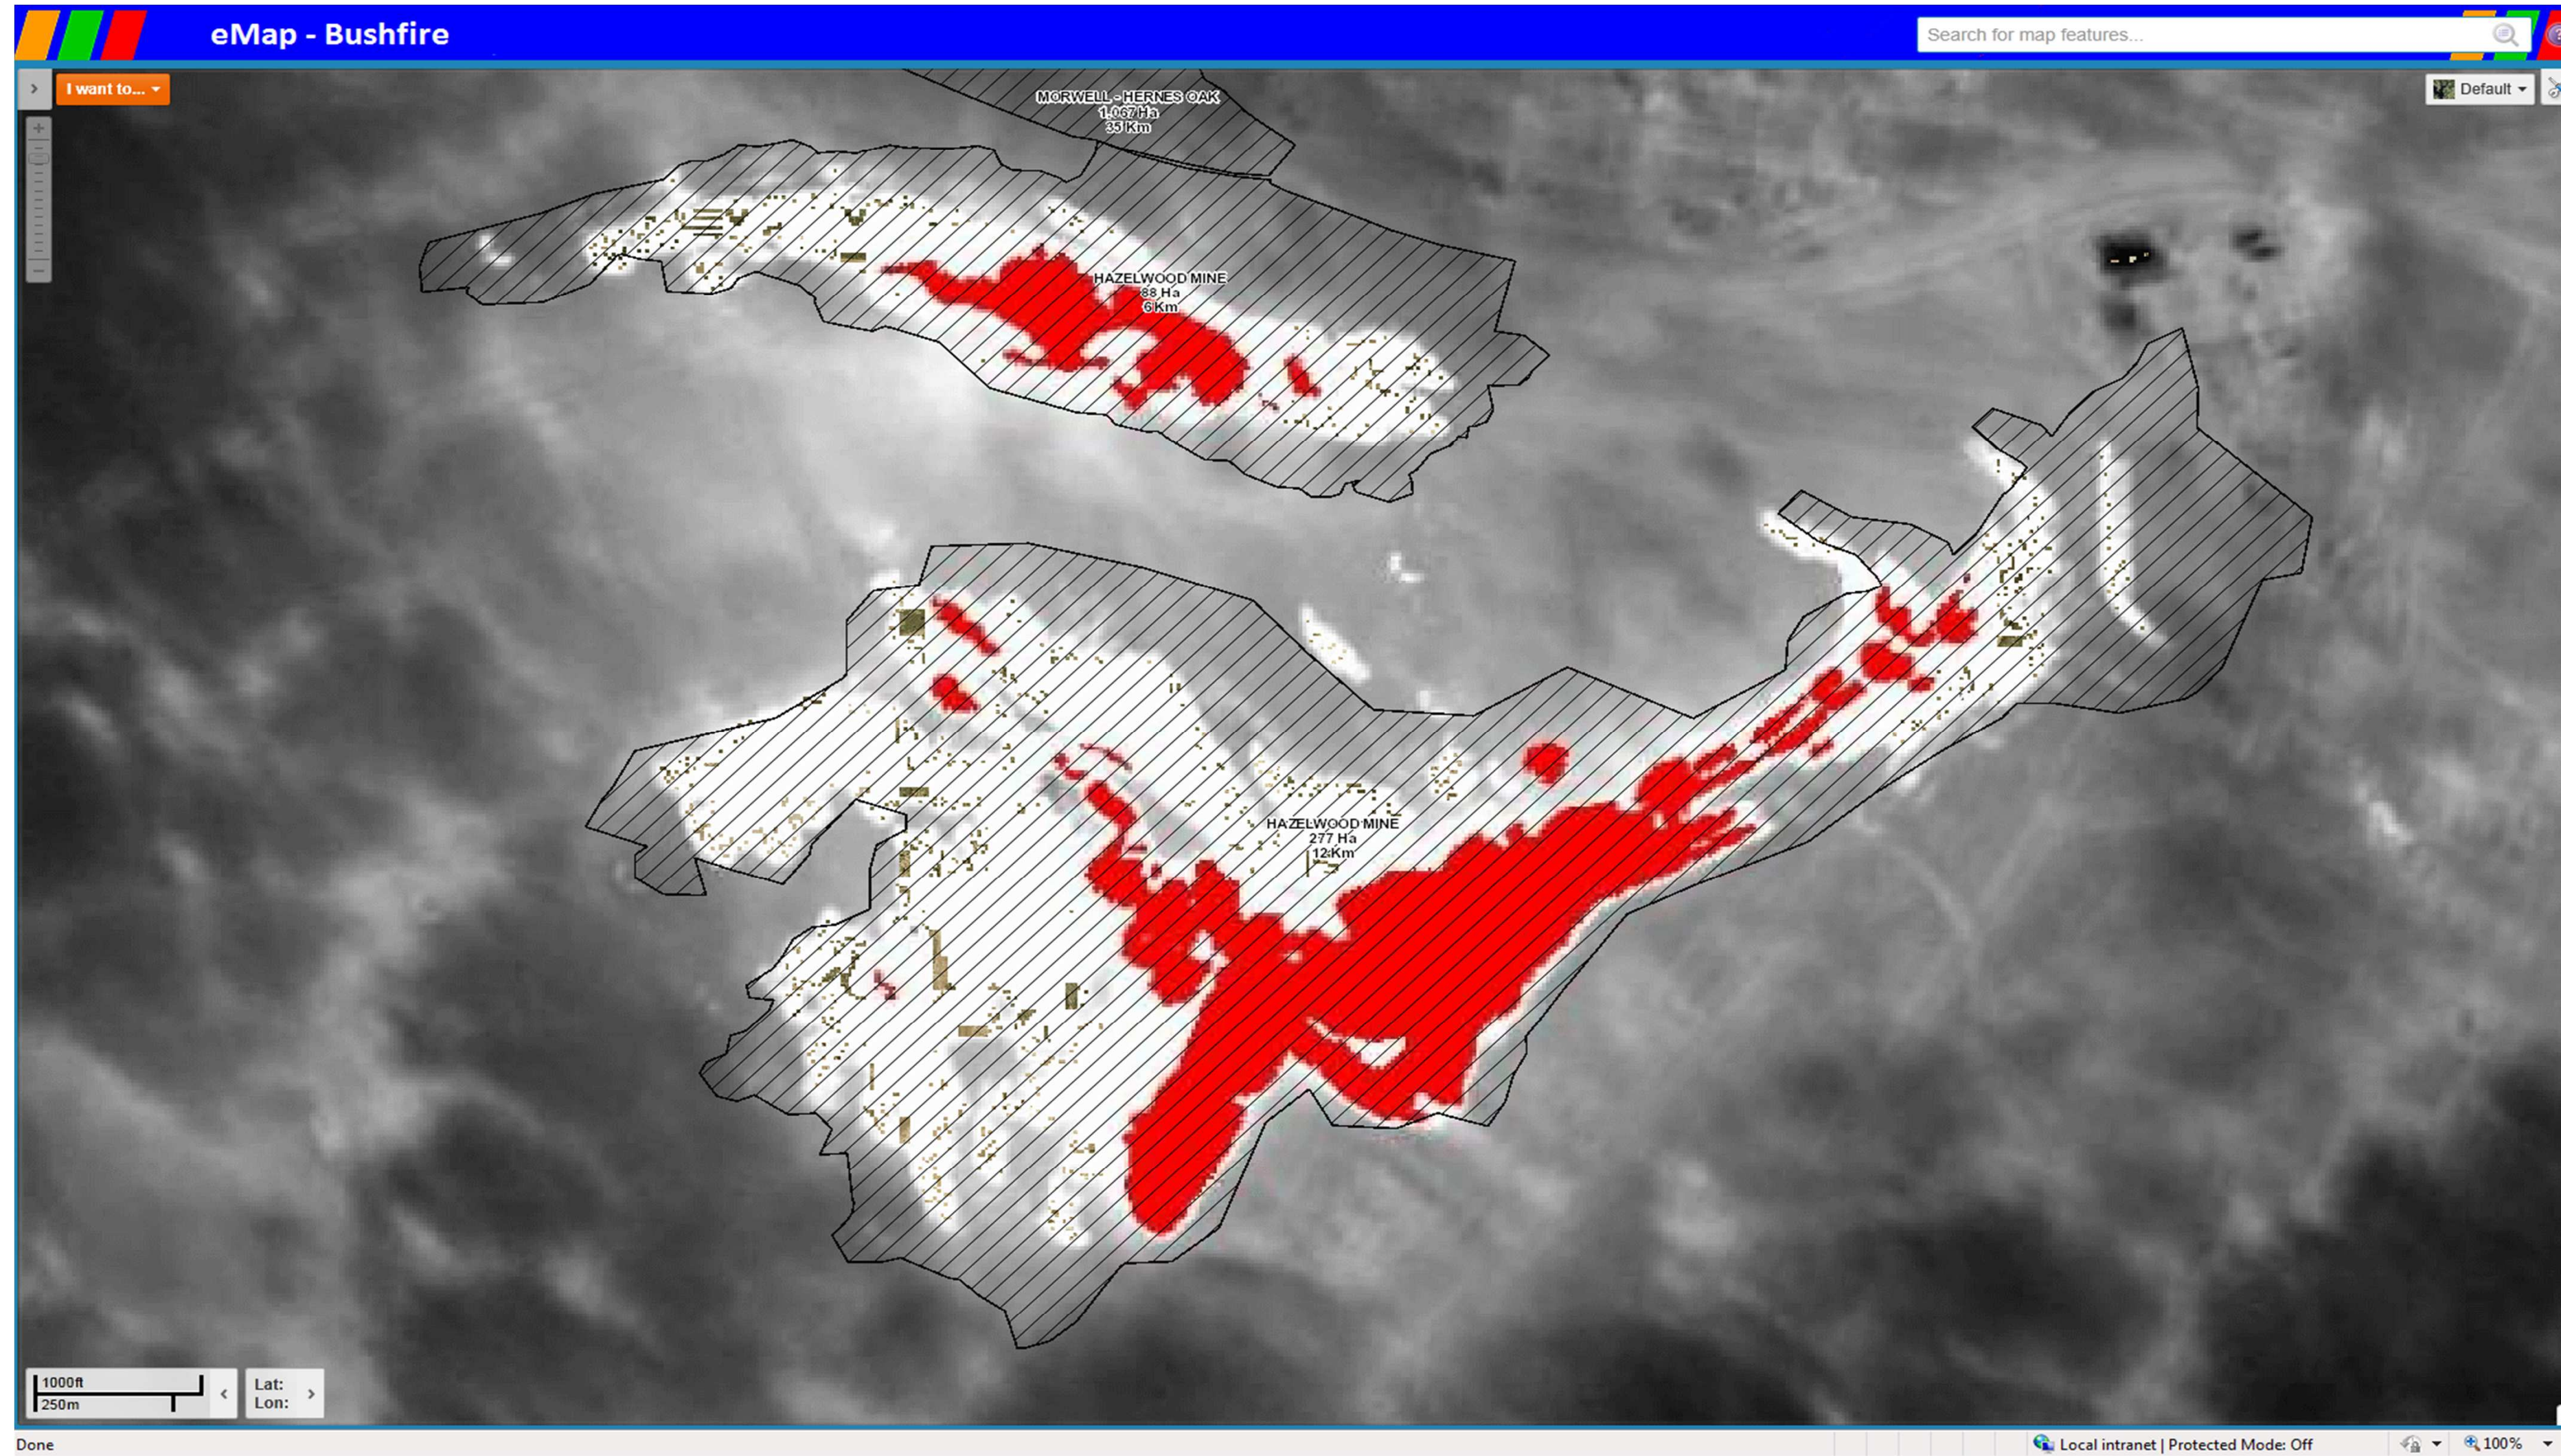

Hazelwood Mine Fire Infra-Red Linescan

11th February