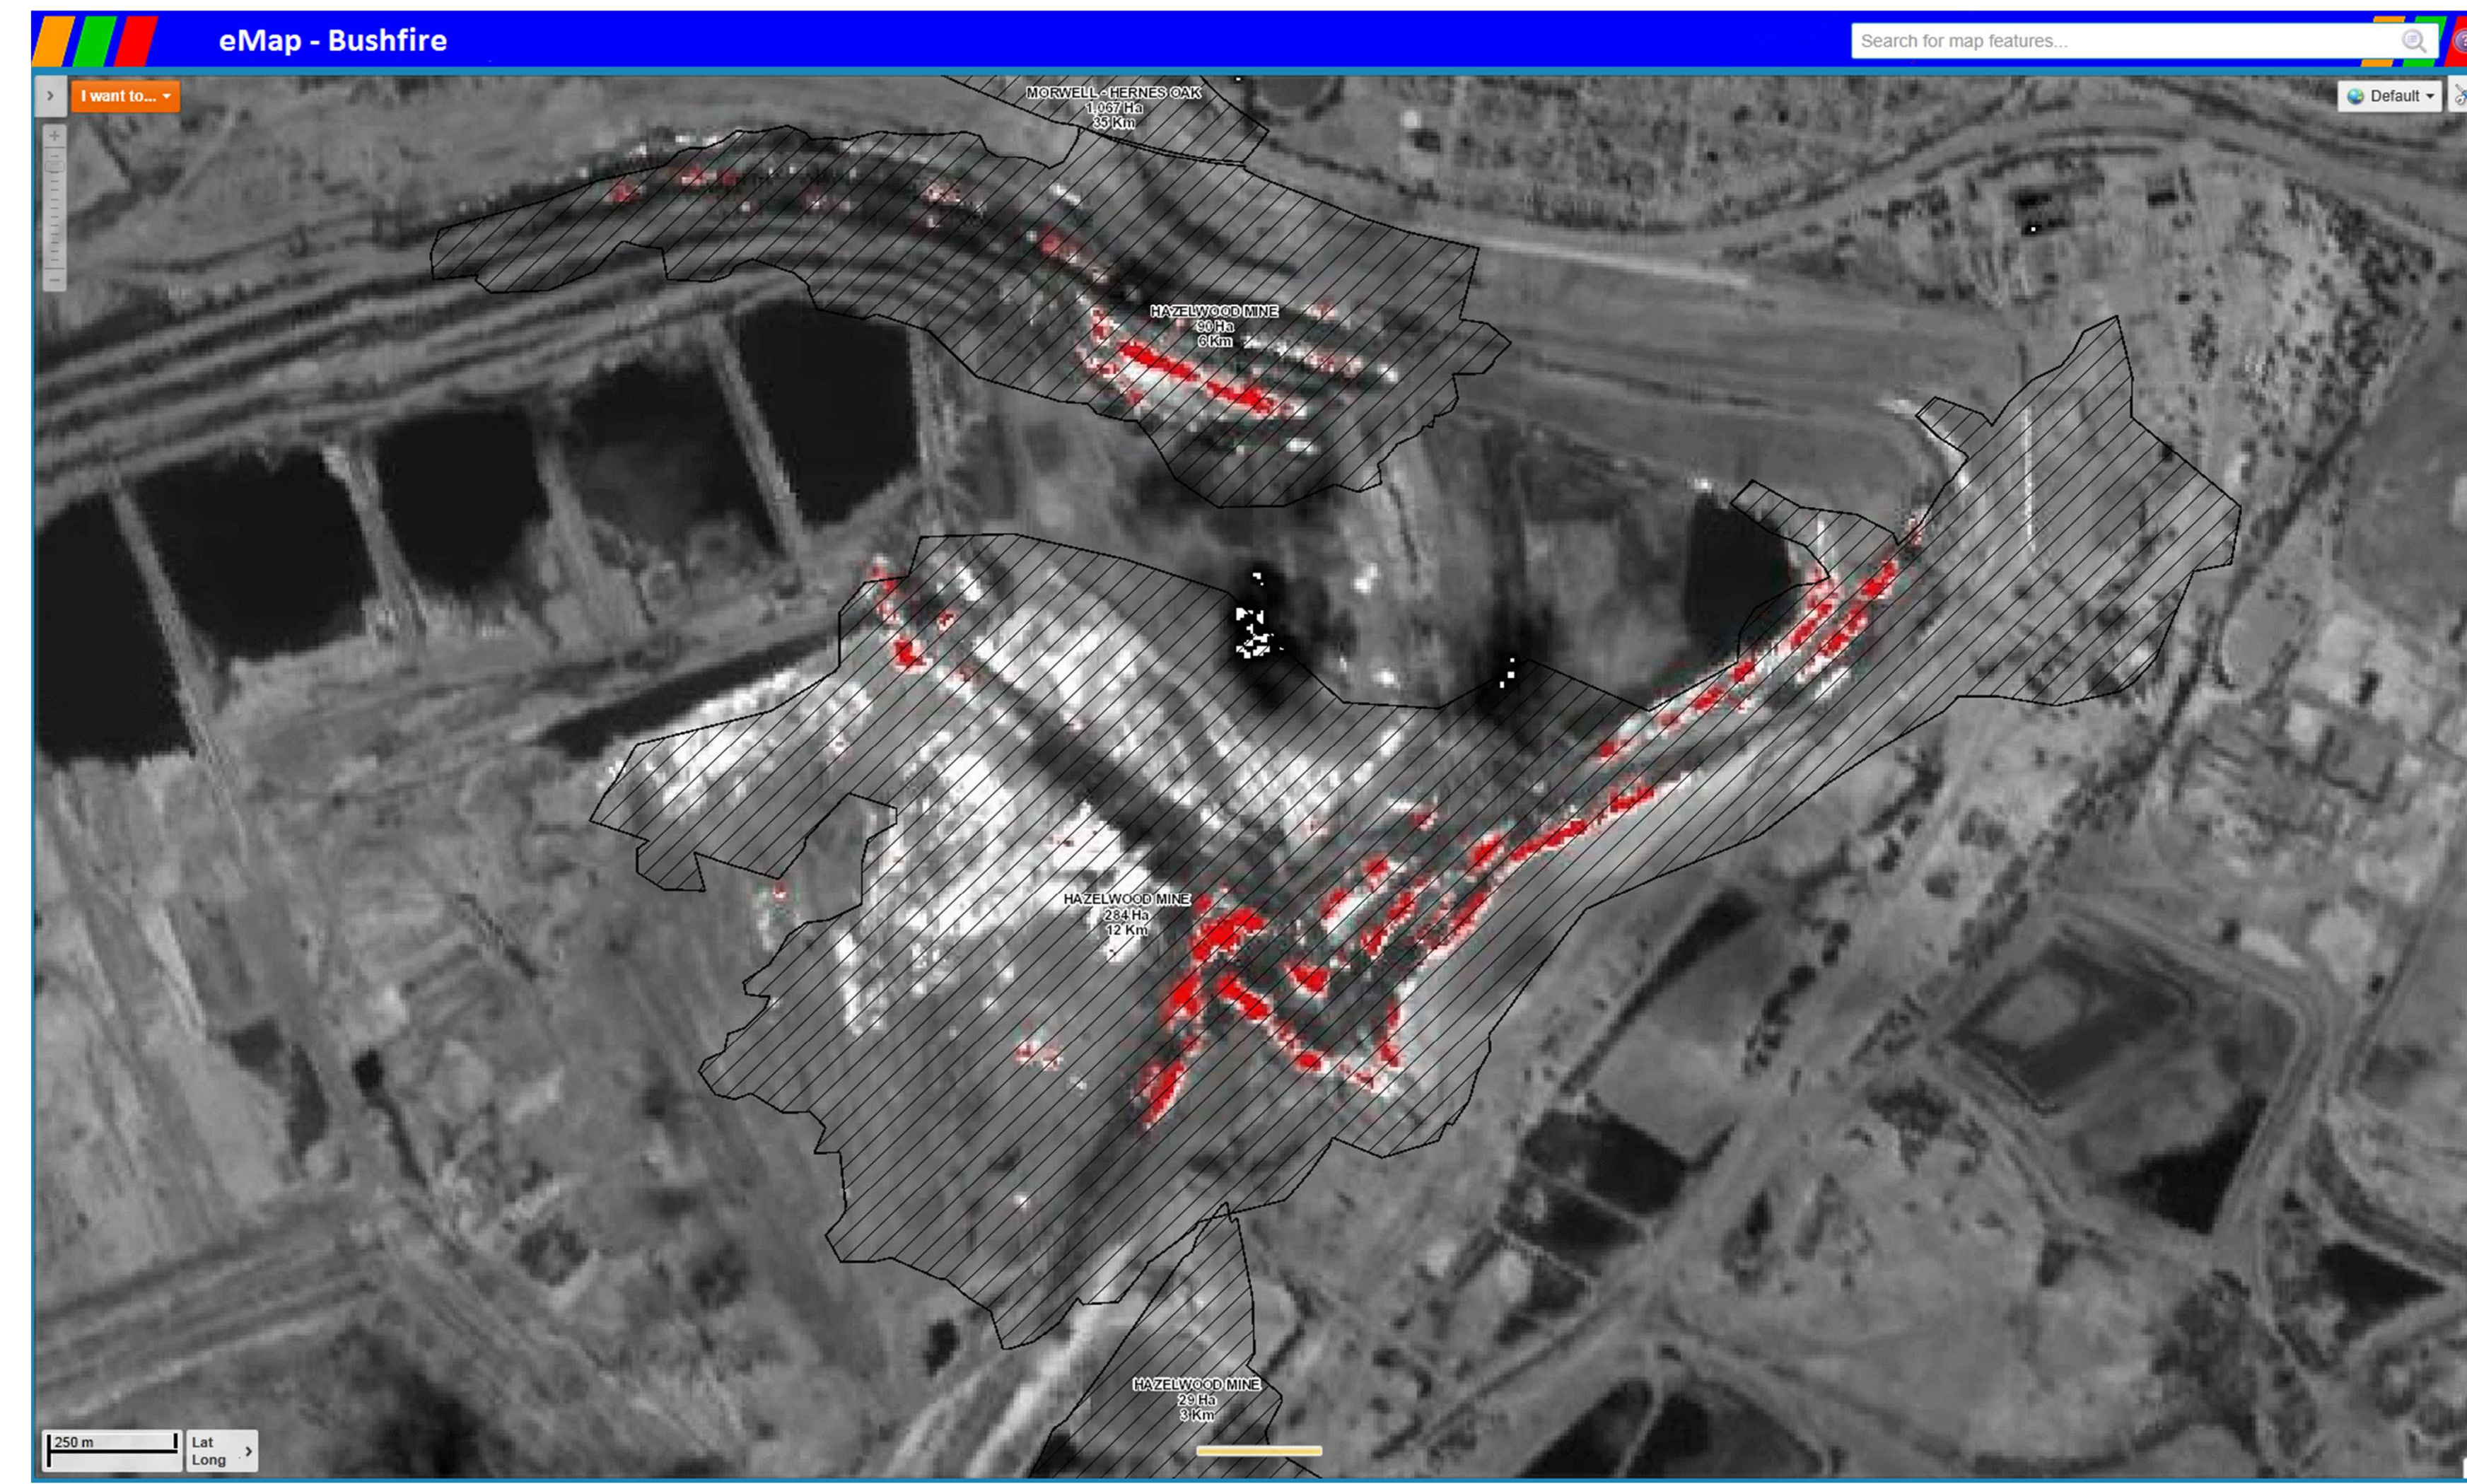

28th February - 1400