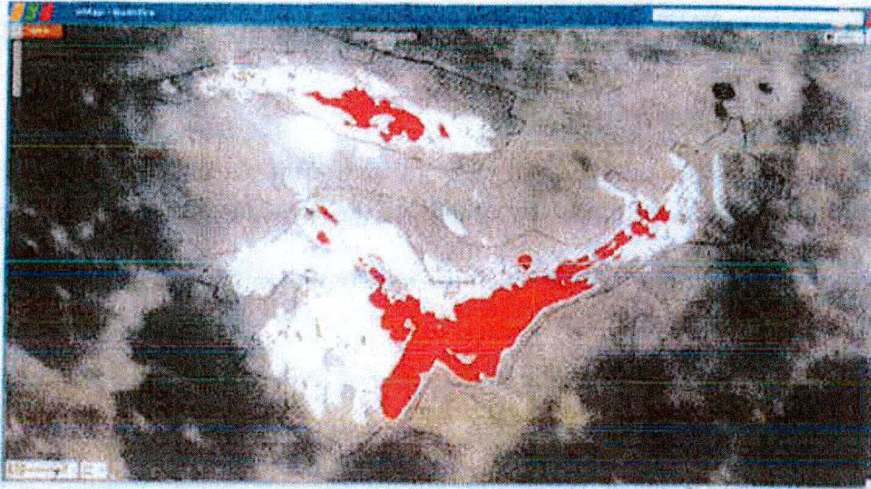

Hazelwood Mine Fire Infra-Red Linescan

11th February

23rd 2130 February